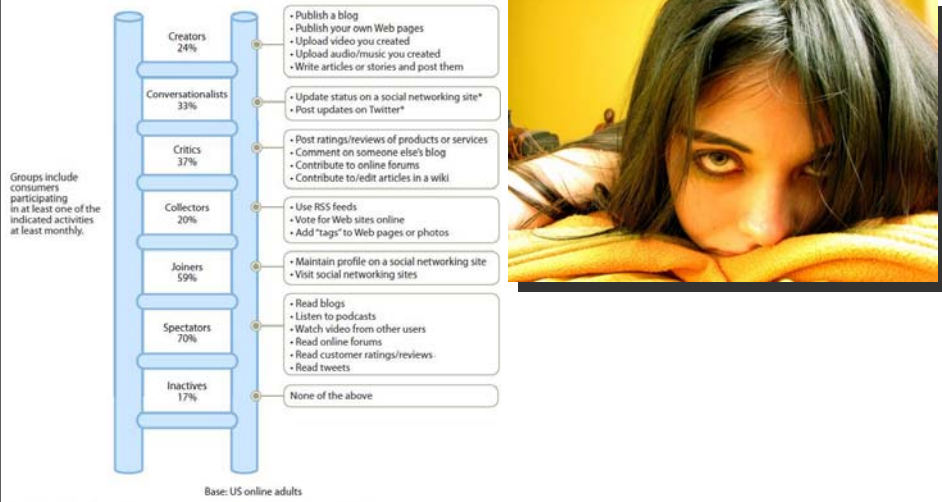

Användningsmönster 2009