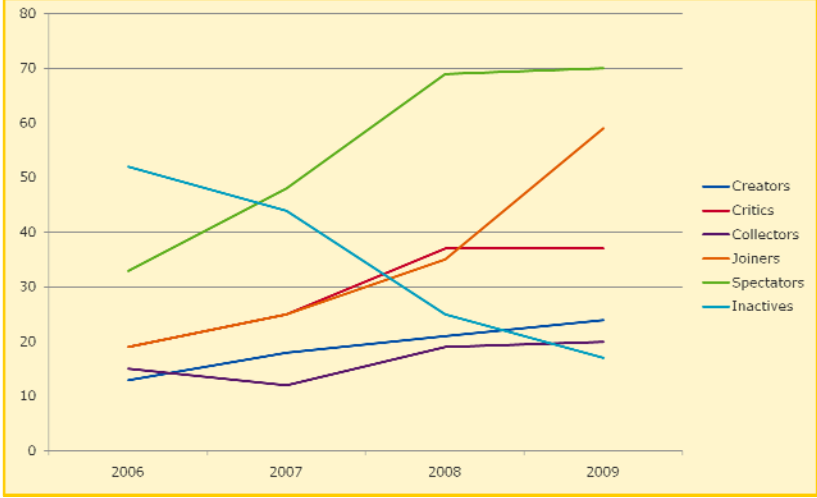

Användningsmönstren planar ut

© Logica 2010. All rights reserved