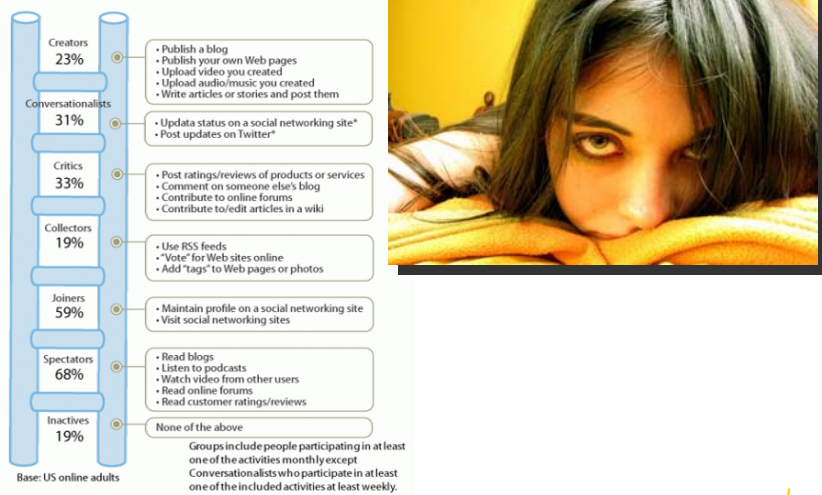

Användningsmönster 2010

The Social Technographics* Ladder